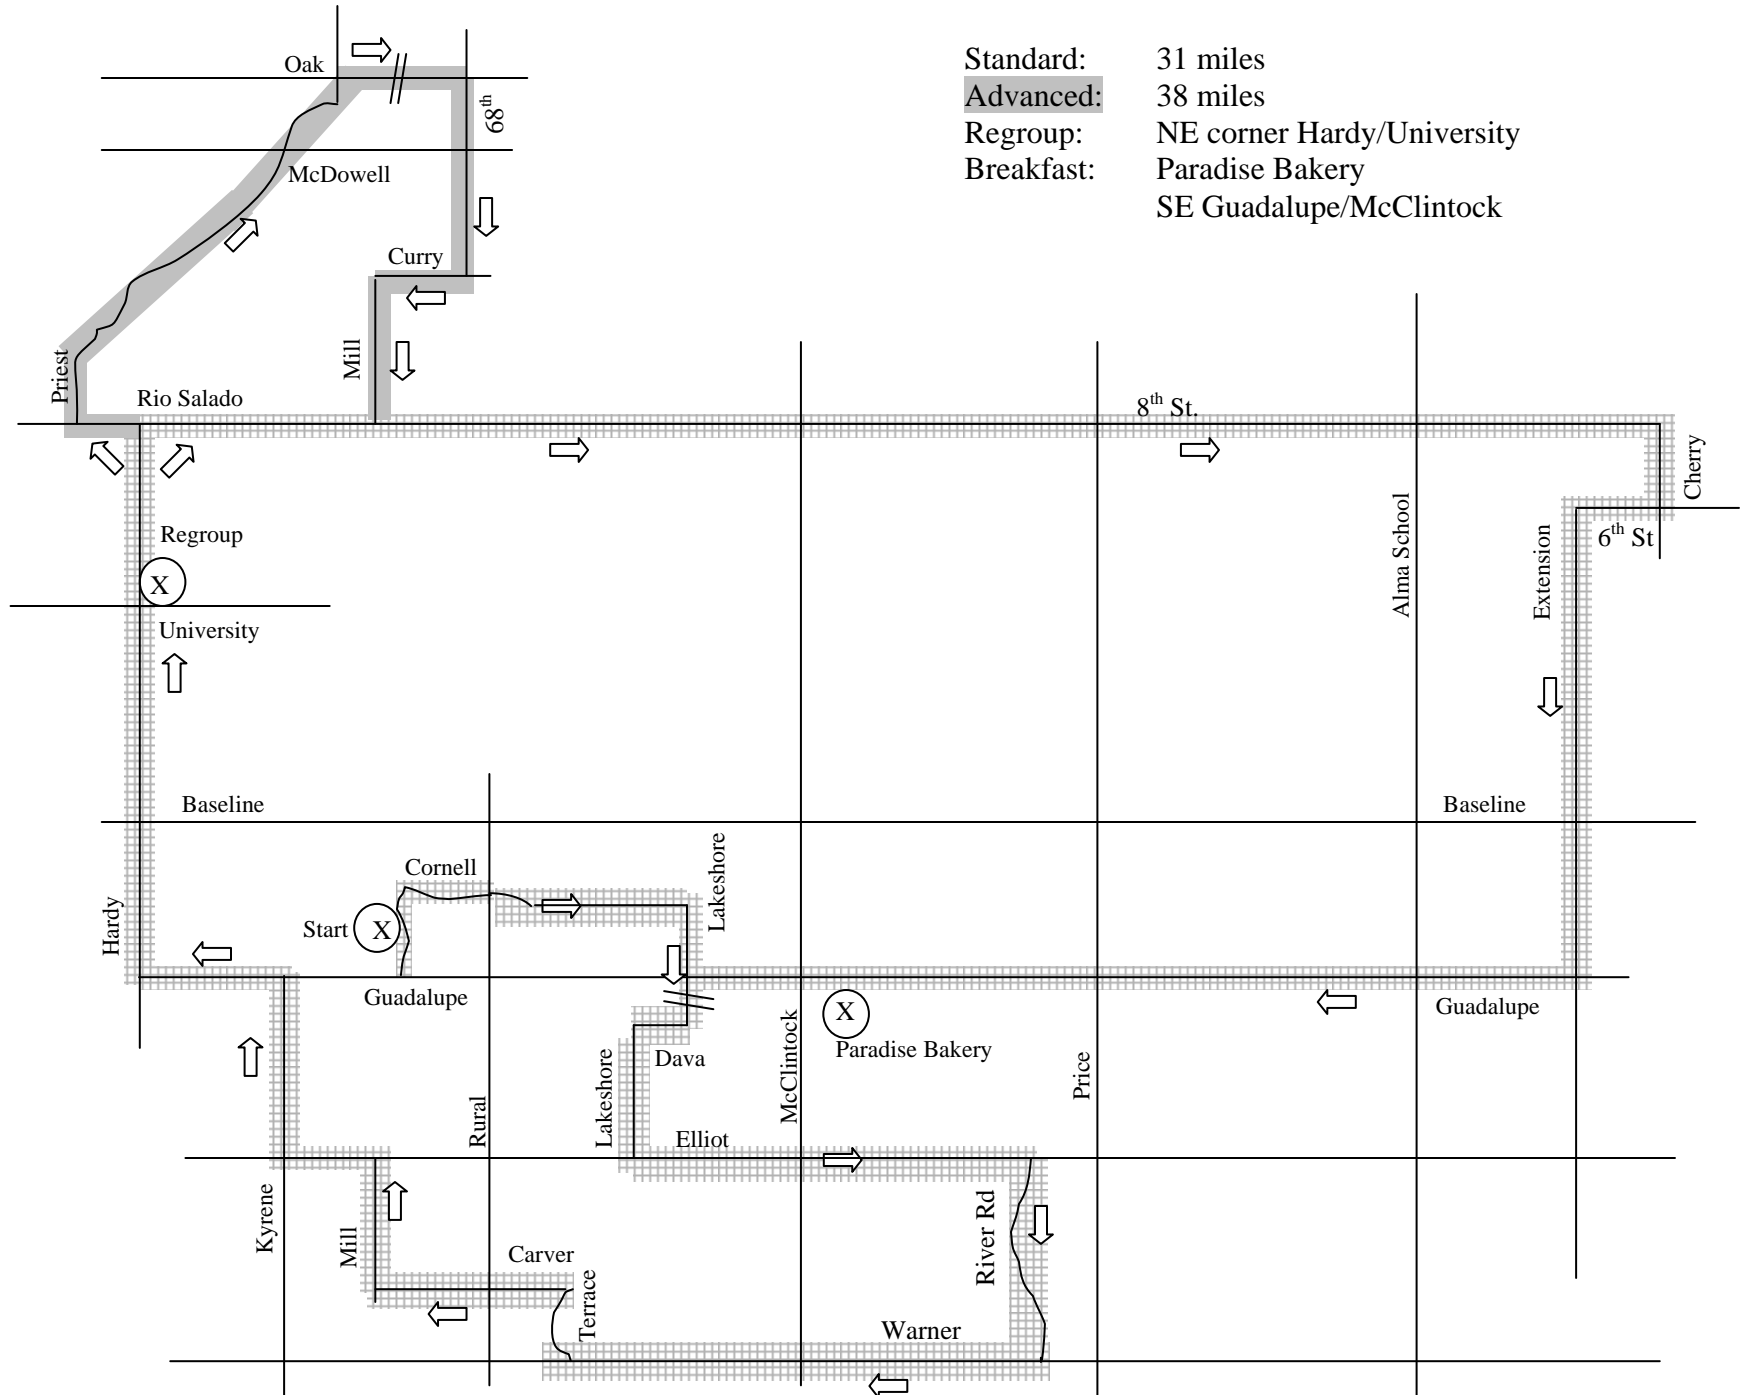

Research To Oak

Standard: 31 miles
 Advanced: 38 miles
 Regroup: NE corner Hardy/University
 Breakfast: Paradise Bakery
 SE Guadalupe/McClintock