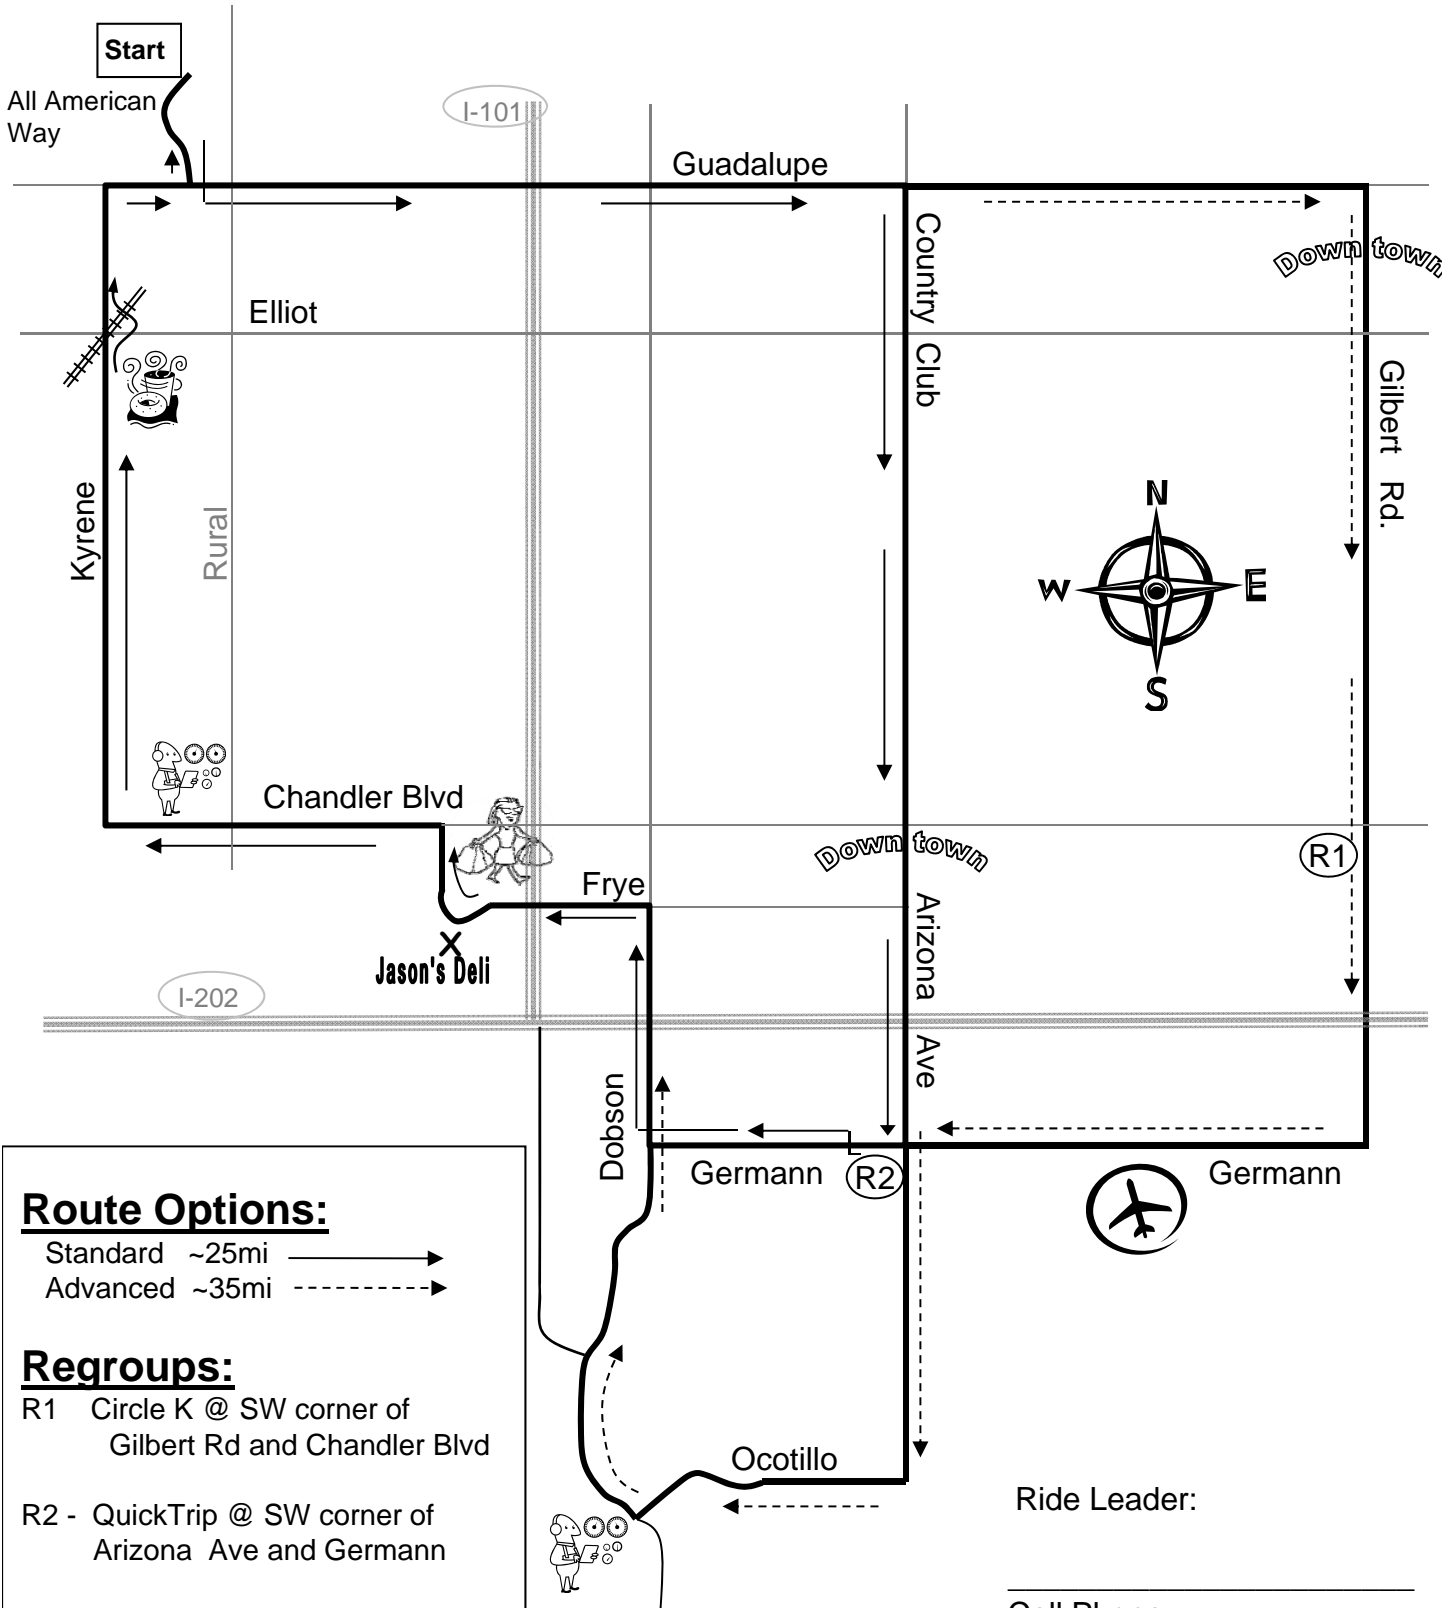

Chandler/Gilbert Bronze

Route Options:

- Standard ~25mi
- Advanced ~35mi

Regroups:

- R1 Circle K @ SW corner of Gilbert Rd and Chandler Blvd
- R2 - QuickTrip @ SW corner of Arizona Ave and Germann

Breakfast @AZ Bread Co :

SE corner of Kyrene and Elliot

Ride Leader: _____

Cell Phone: _____
