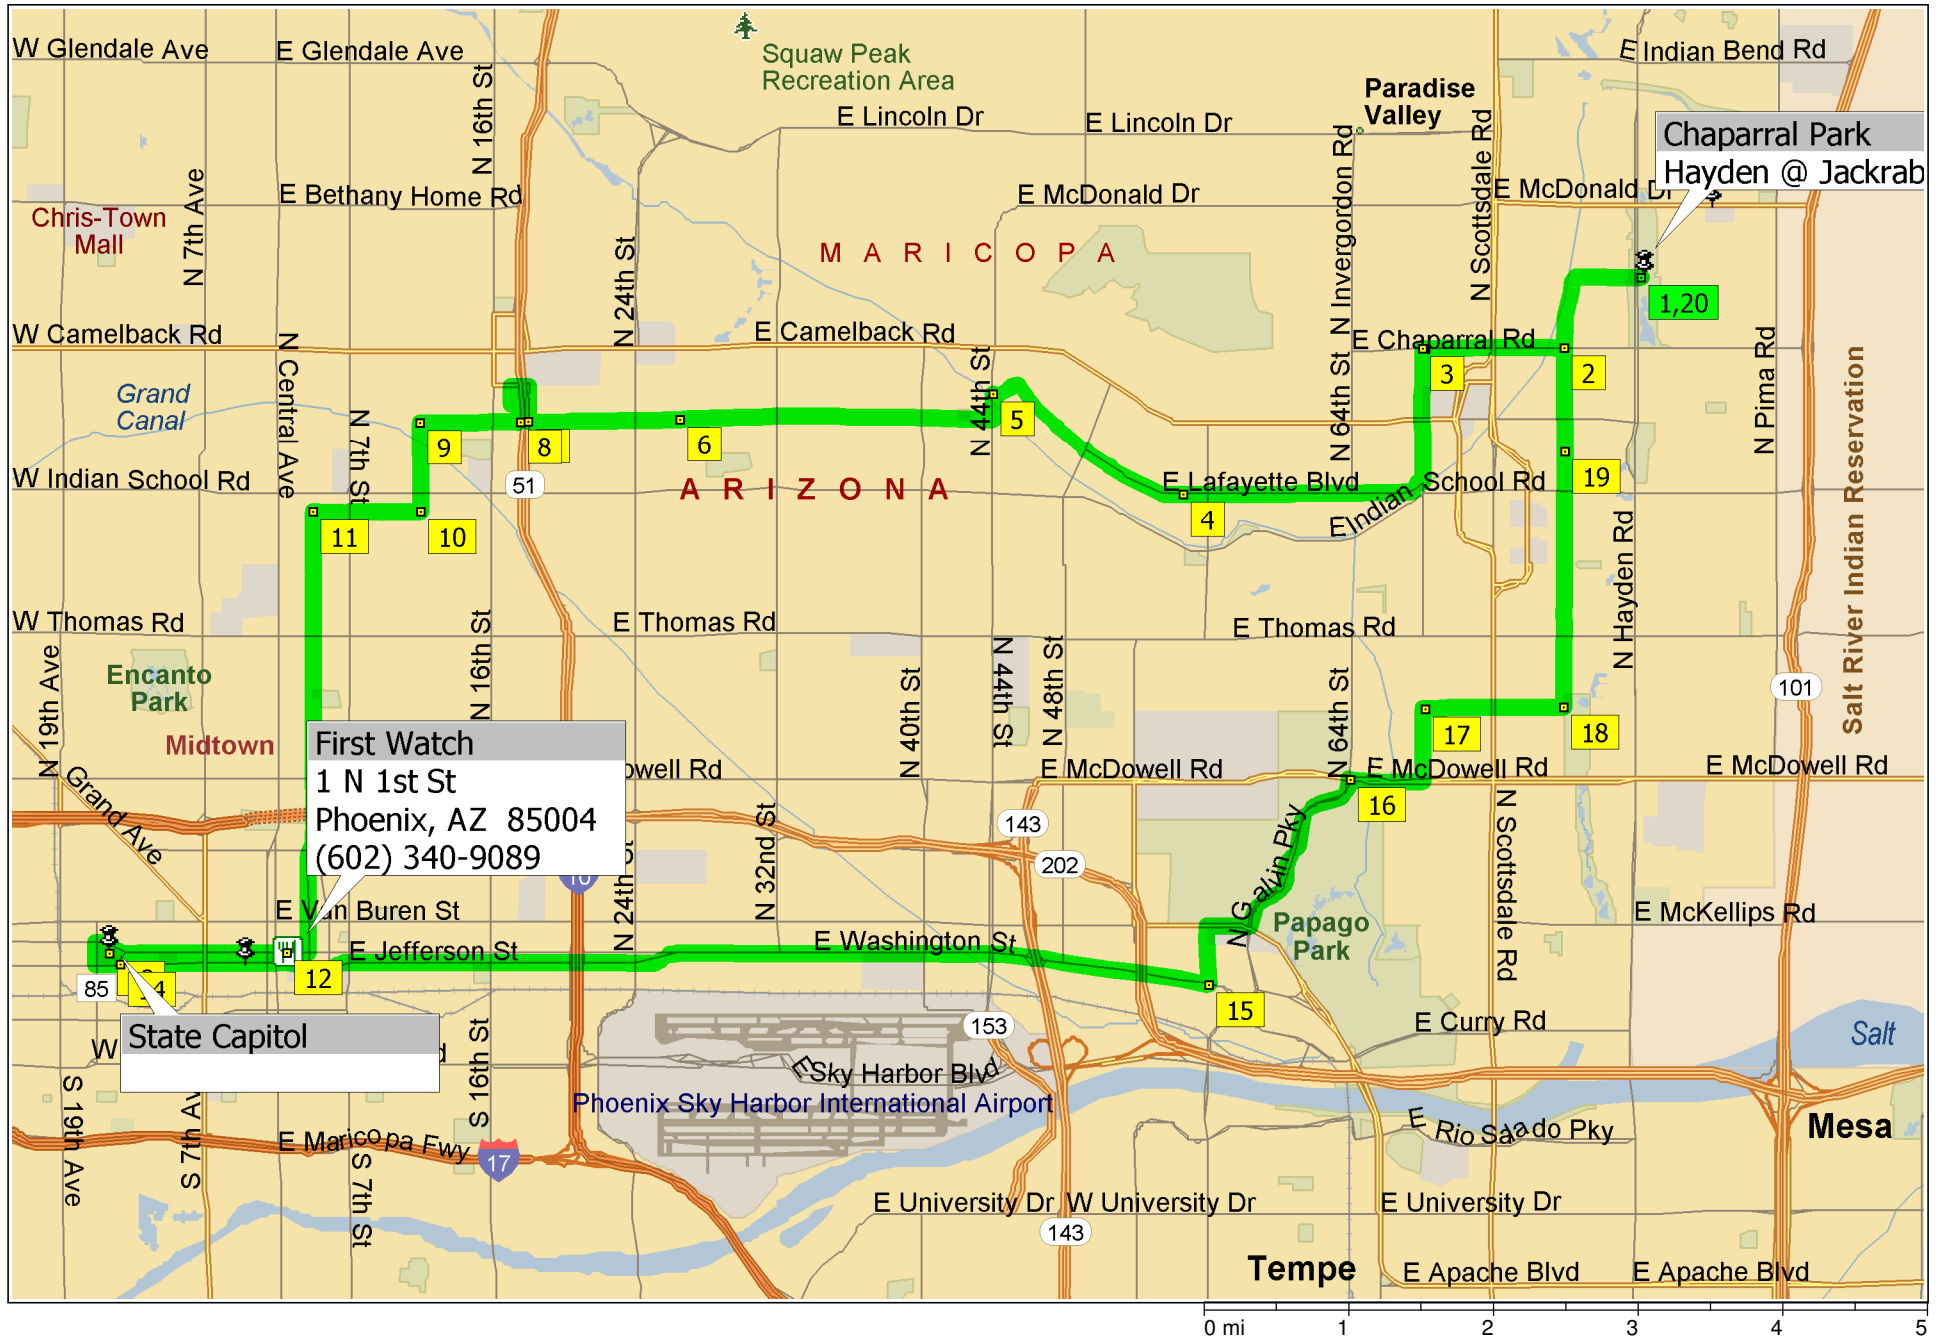

# Chaparral Capitol

**First Watch**  
 1 N 1st St  
 Phoenix, AZ 85004  
 (602) 340-9089

**Chaparral Park**  
 Hayden @ Jackrab

**State Capitol**

**Capitol from Chaparral Park**

W on Jackrabbit	0.5 mi	0.5
S on Miller	0.5 mi	1.0
W on Chaparral	1.0 mi	2.0
S on 68 <sup>th</sup> St	1.0 mi	3.0
W on Lafayette	3.3 mi	6.3
SW on 45 <sup>th</sup> St	0.2 mi	6.5
W on Calle Redonda		
S on 44 <sup>th</sup> St	0.2 mi	6.8
W on Campbell	3.5 mi	10.3
Take bridge over AZ-51 freeway		
W on Campbell	0.7 mi	11.0
S on 12 <sup>th</sup> St	0.6 mi	11.6
W on Fairmont	0.8 mi	12.4
S on 3 <sup>rd</sup> St	3.0 mi	15.4
W on Washington	0.1 mi	15.5

*Stop for brunch at First Watch,  
Washington & 1<sup>st</sup> St*

W on Washington	1.3 mi	16.8
-----------------	--------	------

*Arrive Wesley Bohlin Park*

**Capitol to Chaparral Park**

E on Jefferson	4.0 mi	20.8
E on Washington	3.7 mi	24.5
N on 56 <sup>th</sup> St	0.4 mi	24.9
E on Van Buren	0.3 mi	25.2
N on Galvin Pkwy	2.0 mi	27.2
E on Oak	0.3 mi	27.5
Cross bridge over canal		
E on Oak	1.2 mi	28.7
N on Miller	3.0 mi	31.7
E on Jackrabbit	0.5 mi	32.2

*Arrive Chaparral Park*